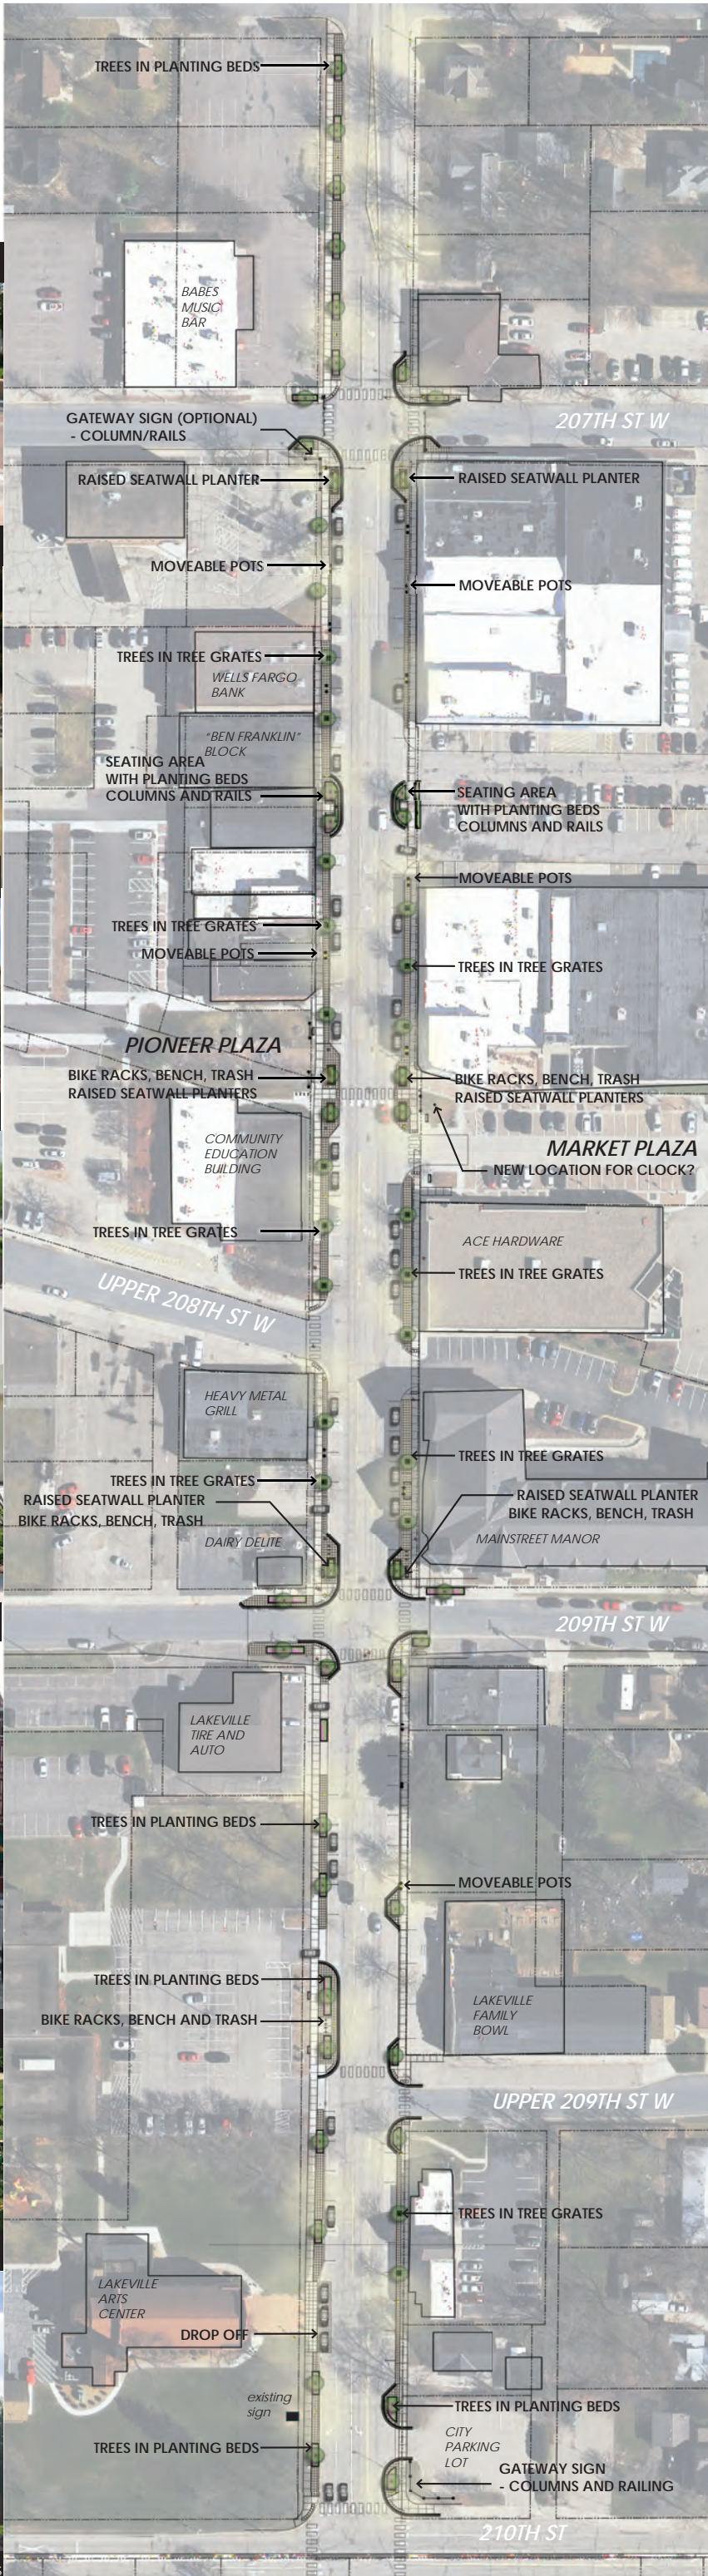

- Street light
- Moveable pots
- Plain concrete decorative concrete
- Seat wall planter (w/tree)
- Planting bed (w/tree)
- Tree grate (w/tree)
- Column and railing
- Bump out

STREETScape LEGEND

PRECAST SEATWALL PLANTERS

PRECAST SEATWALL PLANTERS

BRICK COLUMN AND RAILS

TALL MOVEABLE POTS

STREETScape

BENCH, TRASH & BIKE RACKS

DECORATIVE & SHOEBOX LIGHTING BANNERS

TREES: SHADE / COLUMNAR

TREES: WINTER LIGHTS

TREES IN PLANTING BEDS

STORMWATER PLANTING BEDS

DECORATIVE PAVING AS ACCENT

PLAIN CONCRETE JOINTING AS ACCENT

FUTURE ART INSTALLATION OPPORTUNITIES

TREE GRATES WITH STRUCTURAL SOILS

- Street light
- Moveable pots
- Plain concrete decorative concrete
- Seat wall planter (w/tree)
- Planting bed (w/tree)
- Tree grate (w/tree)
- Column and railing
- Bump out