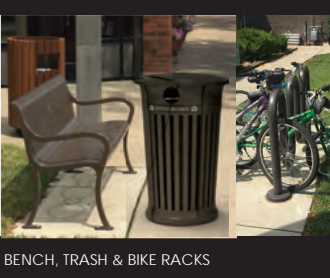

PRECAST SEATWALL PLANTERS

BRICK COLUMN AND RAILS

TALL MOVEABLE POTS

STREETScape

BENCH, TRASH & BIKE RACKS

DECORATIVE & SHOEBOX LIGHTING BANNERS

TREES: SHADE / COLUMNAR

TREES: WINTER LIGHTS

TREES IN PLANTING BEDS

STORMWATER PLANTING BEDS

DECORATIVE PAVING AS ACCENT

PLAIN CONCRETE JOINTING AS ACCENT

FUTURE ART INSTALLATION OPPORTUNITIES

TREE GRATES WITH STRUCTURAL SOILS

- Street light
- Moveable pots
- Plain concrete decorative concrete
- Seat wall planter (w/tree)
- Planting bed (w/tree)
- Tree grate (w/tree)
- Column and railing
- Bump out