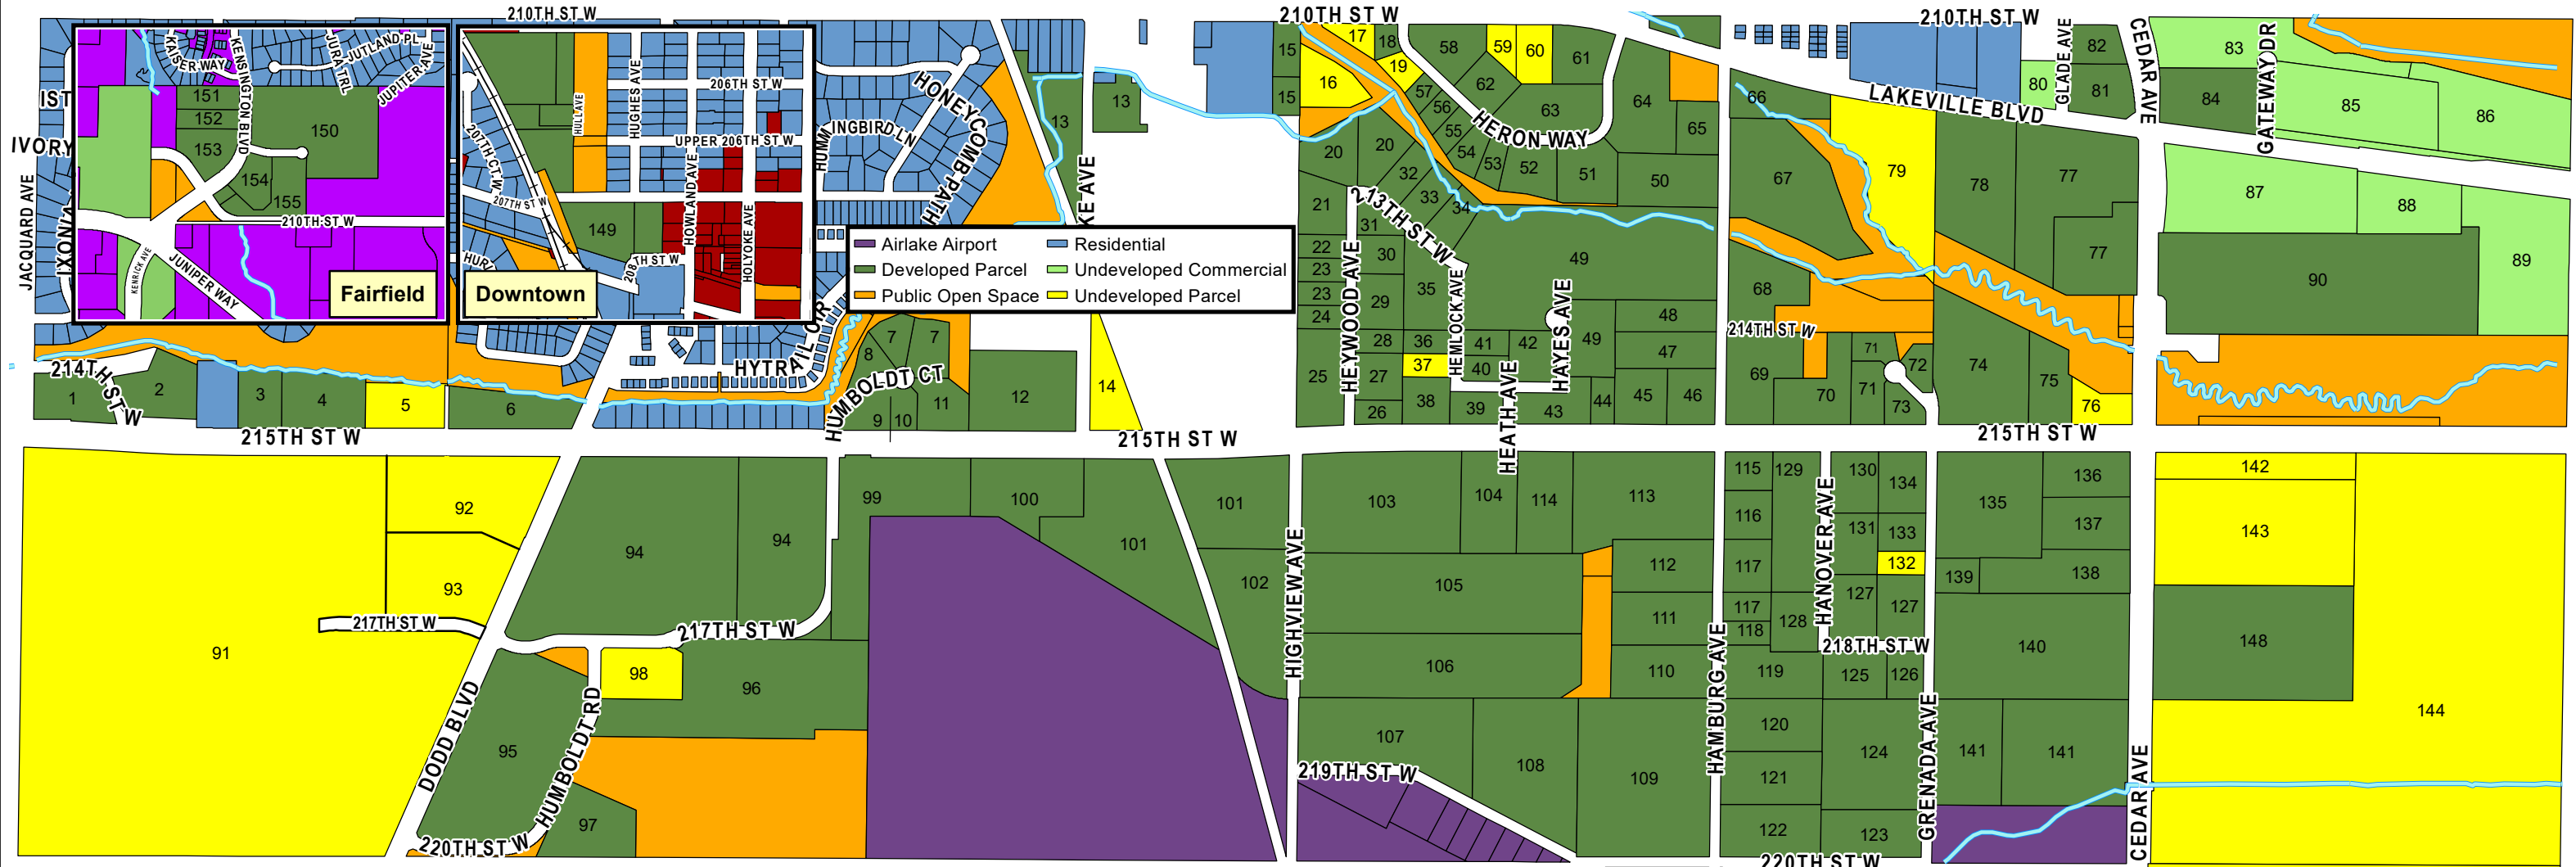

Lakeville Industrial Parks

Airlake Industrial Park, Creekside Business Park, Fairfield Business Campus, & First Park Lakeville

1. Lakeville Clinic
2. Simply Self Storage
- 3 & 4. Piston Pete's
5. AVAILABLE - 3.29 Acres (G. Warweg)
6. Lakeville Dodd Storage
7. GCR Tire Center
8. Lewis Building
9. Sherwin Williams
10. Agape Mechanical
11. Dakota Truck
12. Midwest Veterinary Supply
13. Schmitty & Sons, Inc.
14. AVAILABLE - 4.36 Acres (G. Miller)
15. Johnson Building/multi-tenant
16. AVAILABLE - 2.61 Acres (Airlake Development)
17. AVAILABLE - 0.95 Acres (Airlake Development)
18. Mainstreet Automotive
19. KOMO Construction
20. Atlas Specialized Transport
21. BTD Manufacturing
22. Quality Contour
23. Delmar Company
24. J&J Enterprises Drywall, Inc.
25. Edney Distributing Co

143. AVAILABLE - 20 Acres (RCD Real Estate)
144. AVAILABLE - 110.37 Acres (Airlake Development)
145. AVAILABLE - 54.47 Acres (Hat Trick Investments)
146. AVAILABLE - 20.02 Acres (Hat Trick Investments)
147. Menasha Packaging Corp
148. Hearthside Food Solutions
149. Despatch Industries
150. Post Consumer Brands
151. Automated Assembly, ThinLight Technologies
152. Advanced Wireless Communications
153. ImageTrend
154. Verified Credentials
155. D.R. Horton
156. Airlake Airport