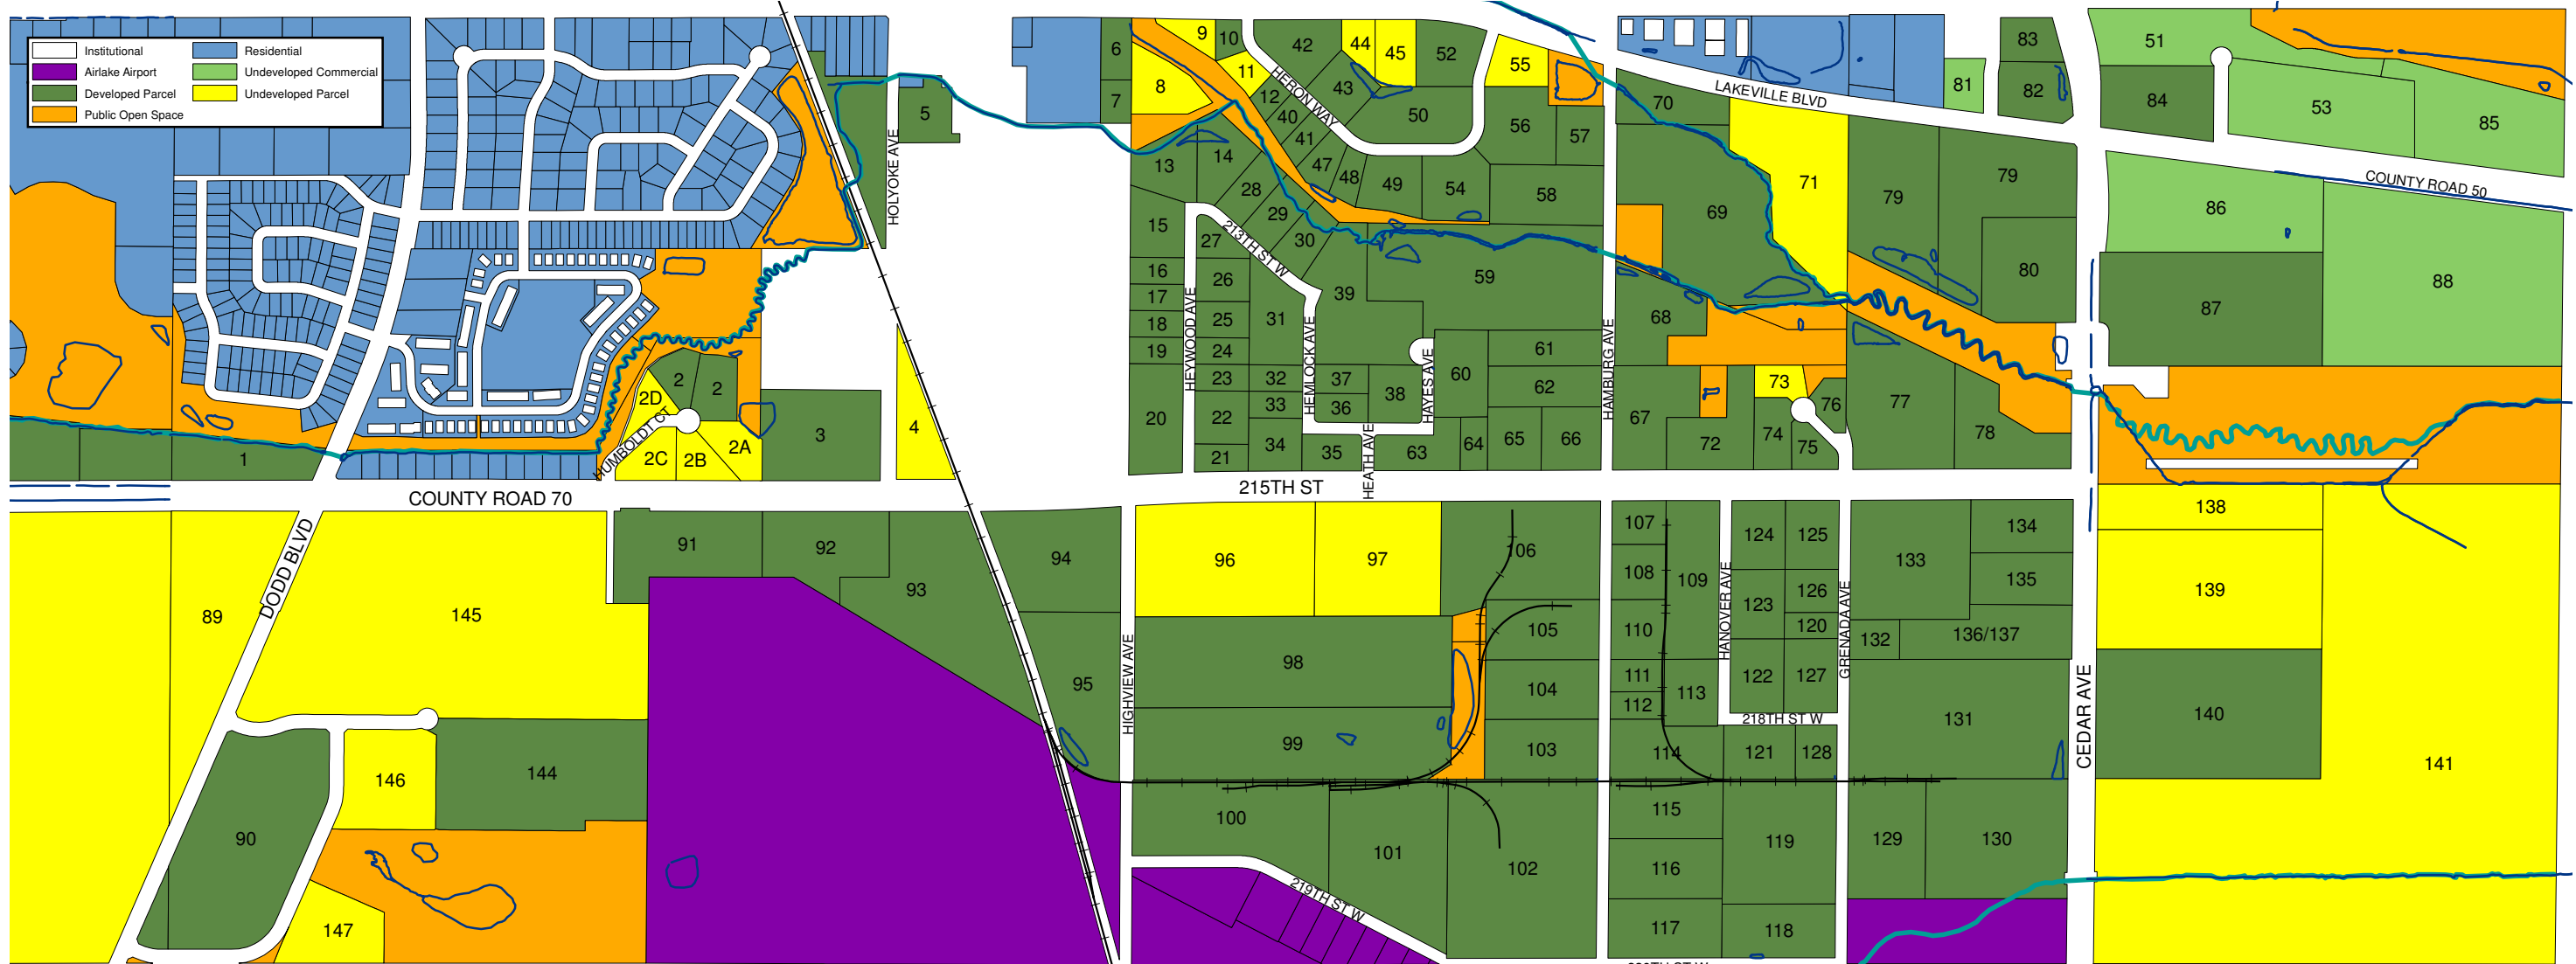

# Lakeville Industrial Parks

## Airlake Industrial Park, Creekside Business Park, & First Park Lakeville

- 1. Lakeville Storage Center
- 2. GCR Tire Center
- 2.A. Creekside Business Park/1.78 acres
- 2.B. Creekside Business Park/1.46 acres
- 2.C. Creekside Business Park/1.67 acres
- 2.D. Creekside Business Park/1.13 acres
- 3. Space Available
- 4. 4.36 Acres
- 5. Schmitt & Sons, Inc.
- 6./7. Johnson Building/multi-tenant
- 8. 2.61 Acres
- 9. 0.95 Acres
- 10. Mainstreet Automotive
- 11. 0.89 Acres
- 12. JMA & Associates
- 13/14. Atlas Specialized Transport
- 15. Performance Tool & Die
- 16. Quality Contour
- 17. Custom Color Printing
- 18. Delmar Company
- 19. J & J Enterprises
- 20. Edney Distributing Co., Inc.
- 21. Aragon Industries, Darragh Machine Works

- 81. 1.48 Acres
- 82. Super America
- 83. LaMettry's Collision
- 84. Space Available
- 85. 27.78 Acres
- 86. 16.07 Acres
- 87. Toro Distribution Center, TFE Logistics Group
- 88. 32.22 Acres
- 89. 18.60 Acres
- 90. Uponor
- 91. Dick's Sanitation
- 92. Space Available
- 93. Boise Cascade
- 94. C.H. Carpenter Lumber Co.
- 95. American Ductile Iron Pipe Co.
- 96. 14.3 Acres
- 97. 10.14 Acres
- 98. Wausau Supply Co.
- 99. Progressive Rail, NC Minerals, Headwaters Resources
- 100. Kiehm Construction, Custom Stud
- 101. Berry Plastics
- 102. Menasha Packaging Corp.
- 103./104. Space Available
- 105. Univar USA, Inc.
- 106. Performance Office Papers

- 137. Hoffman's Custom Countertops
- 138. 7.61 Acres
- 139. 20.00 Acres
- 141. 110.37 Acres
- 142. 98.98 Acres
- 143. Aircraft Resource Center
- 144. Space Available
- 145. 49.88 Acres
- 146. 6.56 Acres
- 147. 4.76 Acres